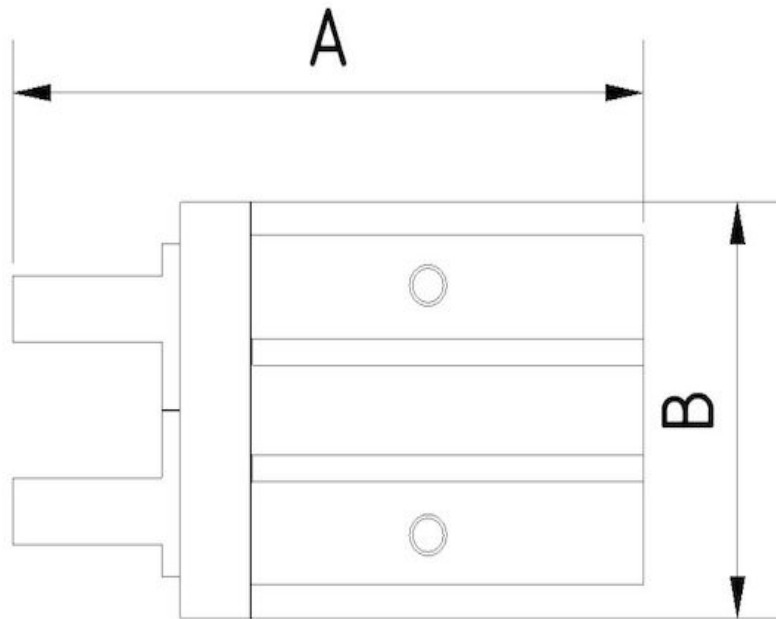

PG-MHZ2-20D Parallel gripper

Item number: 0213448

Technical data

Description	Unit	Value
Length (B)	in	1.97
Opening channel	-	10

Dimensional drawings

Tiefe= C