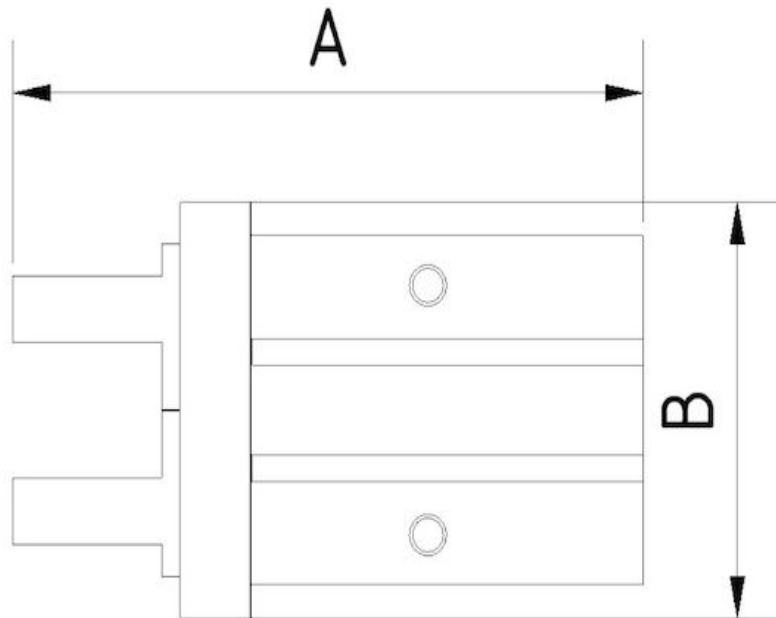

PG-MHZ2-10D Parallel gripper

Item number: 0213447

Technical data

Description	Unit	Value
Length (B)	in	1.14
Opening channel	-	4

Dimensional drawings

Tiefe= C