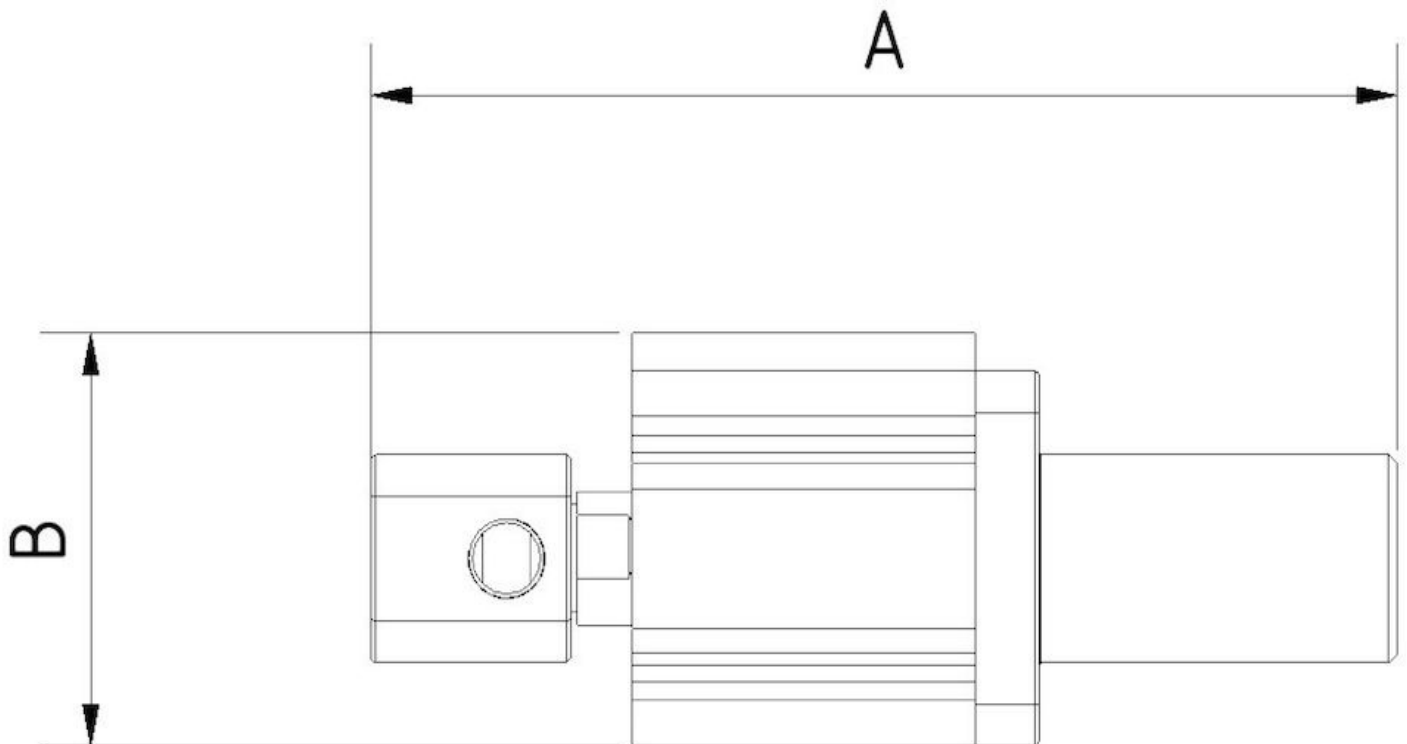

Datasheet

BVAE32-EH30-20 Movable vacuum unit with single stroke

Item number: 0213374

Technical data

Description	Unit	Value
Length (A)	in	5.83

Dimensional drawings

Tiefe= C