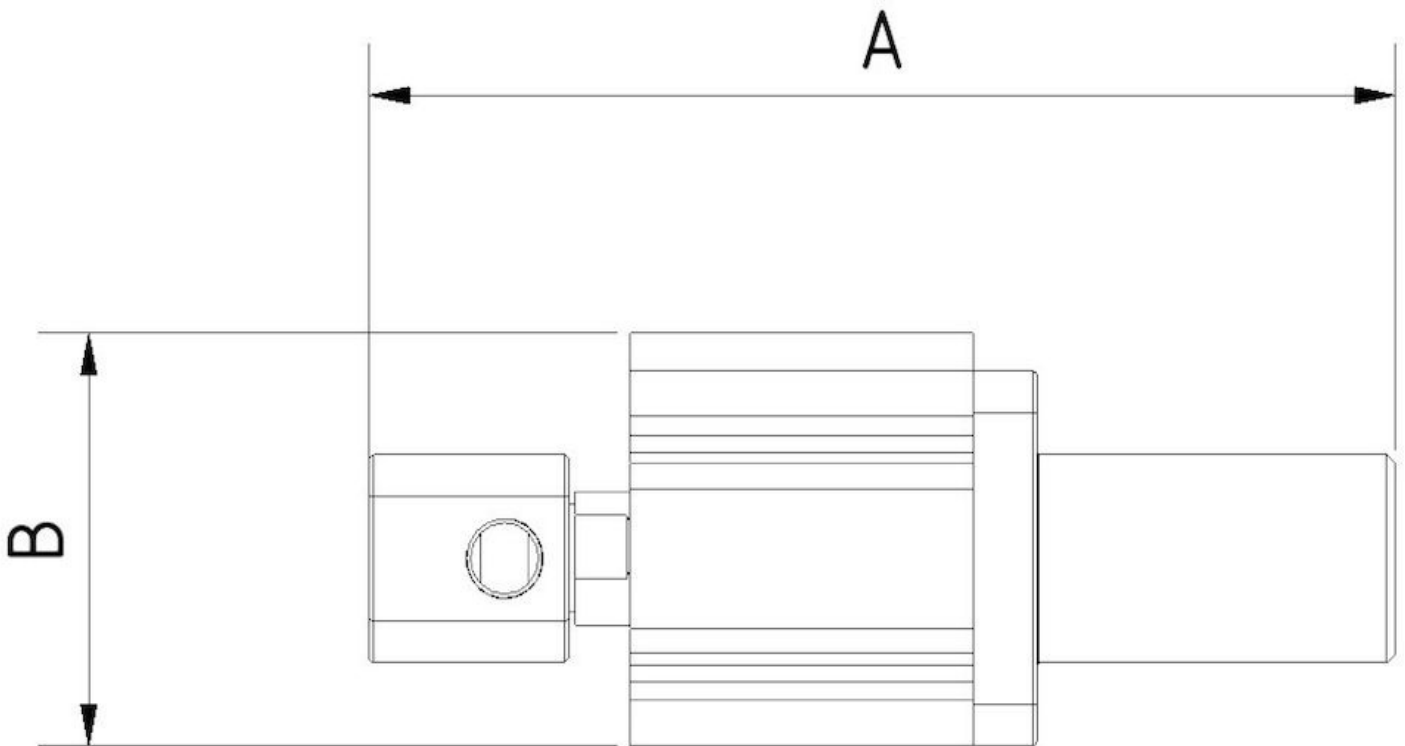

## BVAE32-EH10-20 Movable vacuum unit with single stroke

Item number: 0213372

### Technical data

Description	Unit	Value
Length (A)	in	5.039

### Dimensional drawings

Tiefe= C