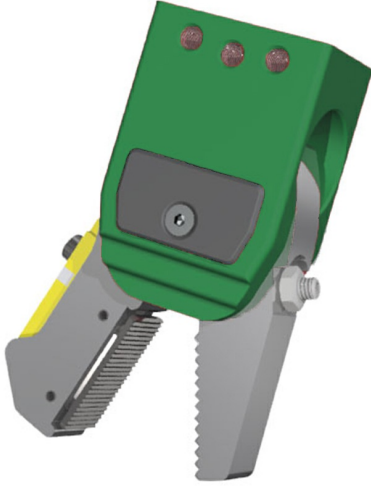

Datasheet

GZK20-10-90 Sprue/part plier with knurled jaws and sensor

Item number: 0213341

Technical data

Description	Unit	Value
Length (F)	in	2.36
Length (G)	in	2.36